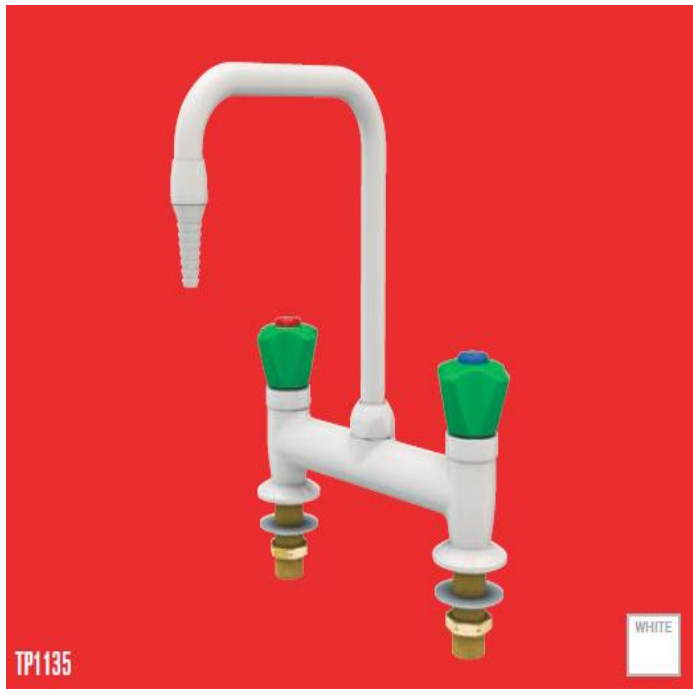

Assur: Lab Tap

Architects
Data File

Product Detail

Product: Assur
Code: TP1135

Issue:
Date:

Product description:

Laboratory bridge mixer tap, white deck mounted with 6" rigid/swing goose neck. Moulded nylon handle green coded per Din. Standard.

Product: Code:

Dion	TP1134
Assur	TP1135
Actium	TP1130
Adana	TP1131
Kourium	TP1132
Alexandria	TP1133
Sura	TP1128

Technical Detail:

Finish:	White Powder Coat
Mounting:	Deck Mounted With Locator Pins
Body:	Brass
Headwork:	Compression Valve With Replaceable SS Seats
Handles:	Moulded Nylon With Colour Coded Indexes
Gooseneck:	6" Convertible Rigid/Swing
Inlets:	10mm OD Copper Tube, 30.5mm Dia Mounting Shank
Outlets:	G3/8 Female With Removable Anti-Splash Serrated Hose
Quality:	Factory Tested To 10 Bar (150 PSI)